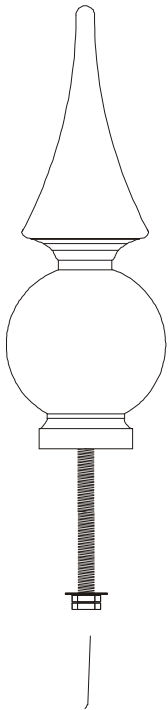

# GRP Finial selector sheet

Ø 27

Threaded stainless bar

Fixing kits are not included in the price  
All sizes are approximate and are shown in mm

# Copper Finial selector sheet

Fixing kits are not included in the price  
 All sizes are approximate and are shown in mm