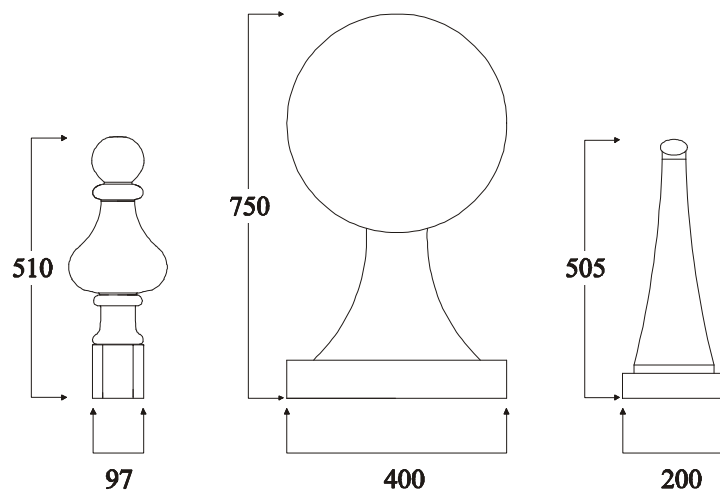

# GRP Finial selector sheet

Ø 27

Threaded stainless bar

Fixing kits are not included in the price  
All sizes are approximate and are shown in mm

# Copper Finial selector sheet

Fixing kits are not included in the price  
 All sizes are approximate and are shown in mm