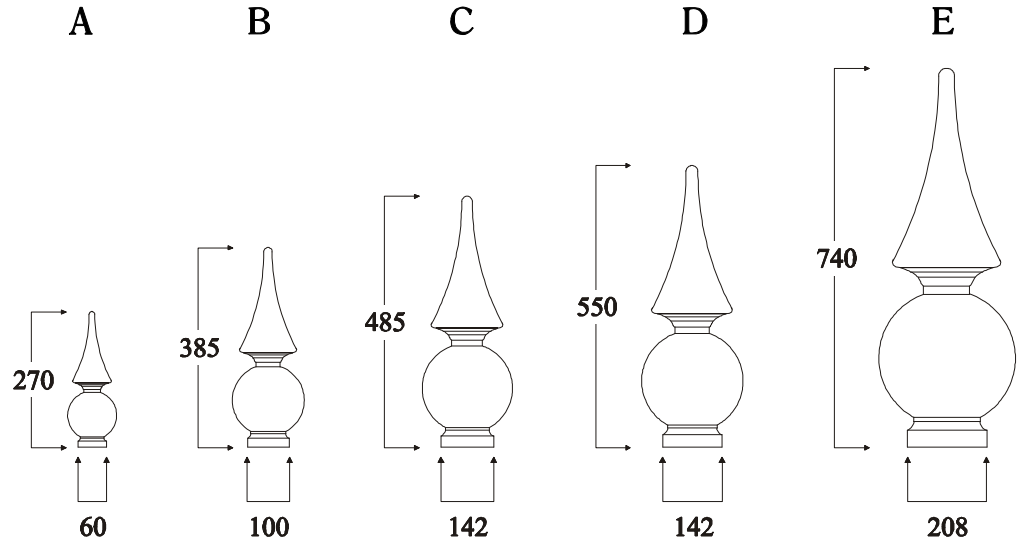

# GRP Finial selector sheet

Ø 27

Threaded stainless bar

Fixing kits are not included in the price  
All sizes are approximate and are shown in mm

# Copper Finial selector sheet

Fixing kits are not included in the price  
 All sizes are approximate and are shown in mm