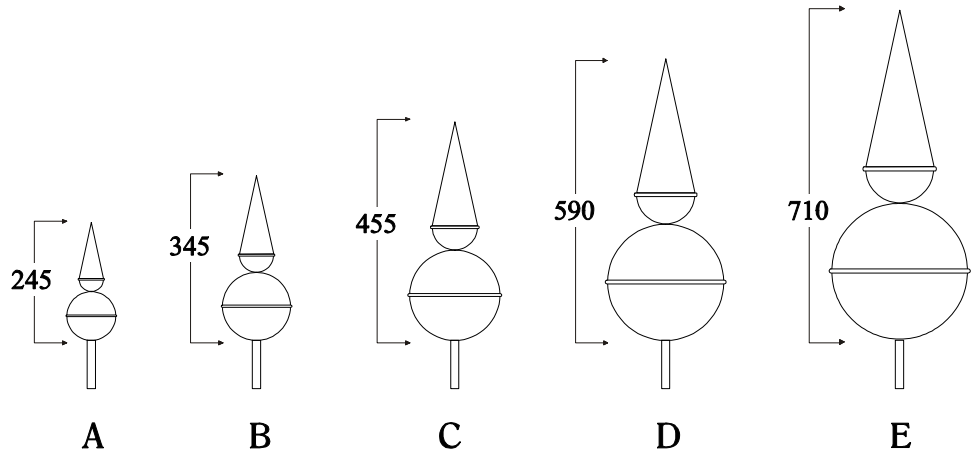

# GRP Finial selector sheet

Ø 27

Threaded stainless bar

Fixing kits are not included in the price  
All sizes are approximate and are shown in mm

# Copper Finial selector sheet

Fixing kits are not included in the price  
 All sizes are approximate and are shown in mm