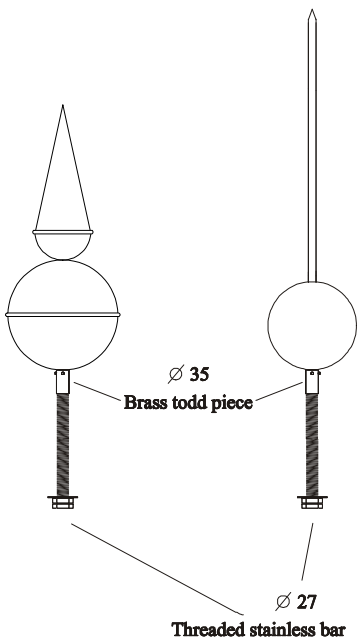

# GRP Finial selector sheet

Ø 27

Threaded stainless bar

Fixing kits are not included in the price  
All sizes are approximate and are shown in mm

# Copper Finial selector sheet

Fixing kits are not included in the price  
 All sizes are approximate and are shown in mm