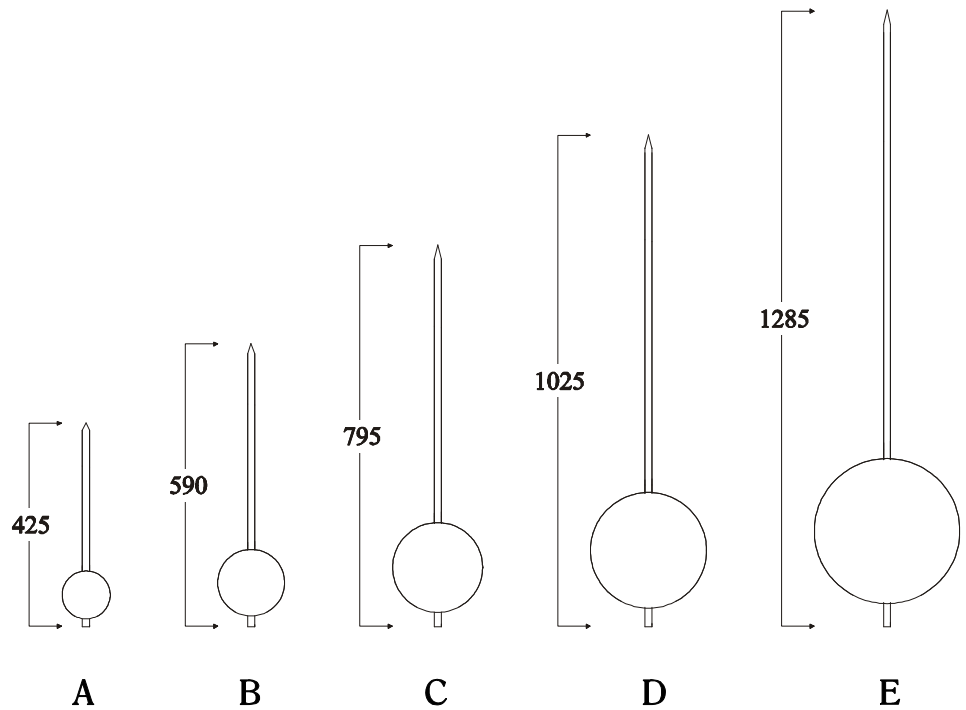

# GRP Finial selector sheet

Ø 27

Threaded stainless bar

Fixing kits are not included in the price  
All sizes are approximate and are shown in mm

# Copper Finial selector sheet

Fixing kits are not included in the price  
 All sizes are approximate and are shown in mm